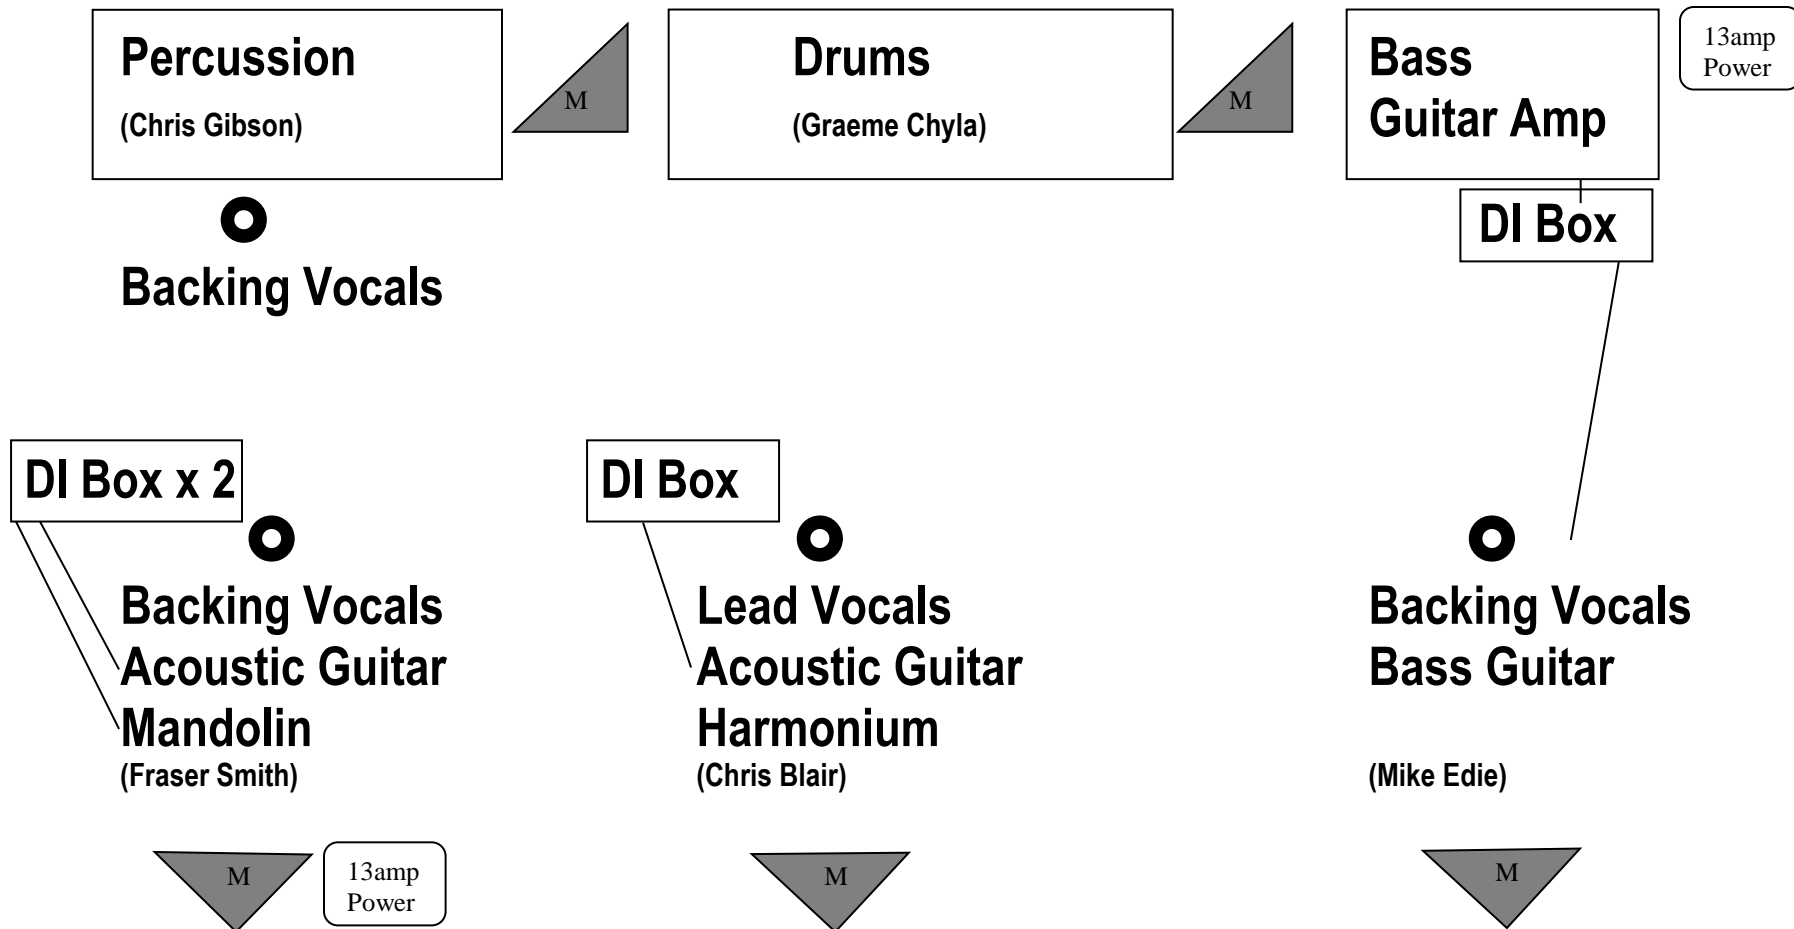

THE DEADLY WINTERS STAGE PLAN

= Monitor
 = 13 Amp Socket
 = Vocal Mic Stand

Manager: *Keith Easton* 07703 527870 keith@woosh.tv
 Band Contact: *Mike Edie* 07727 095777 fdbass@hotmail.com

THE DEADLY WINTERS CHANNEL LIST

Channel	Instrument	Mic/DI Box	Stand
1.	Kick Drum (Drums)	Shure SM91	Short Boom
2.	Snare Drum (Drums)	Shure SM57	Short Boom
3.	Hi-Hat (Drums)	SE391	Short Boom
4.	Rack Tom (Drums)	MD604	n/a
5.	Floor Tom (Drums)	MD604	n/a
6.	Overhang Microphone Left (Drums)	SE391	Long Boom
7.	Overhang Microphone Right (Drums)	SE391	Long Boom
8.	Cahon (Percussion)	Shure SM57	Short Boom
9.	Snare Drum (Percussion)	Shure SM57	Short Boom
10.	Floor Tom (Percussion)	MD604	n/a
11.	Bongos (Percussion)	MD604	Long Boom
12.	Overhang Microphone Left (Percussion)	SE391	Long Boom
13.	Overhang Microphone Right (Percussion)	SE391	Long Boom
14.	Harmonium	Condenser Mic	Short Boom
15.	Bass Guitar	DI Box (BSS)	n/a
16.	Acoustic Guitar	DI Box (BSS)	n/a
17.	Lead Acoustic Guitar	DI Box (BSS)	n/a
18.	Mandolin	DI Box (BSS)	n/a
19.	Lead Vocal (Centre)	Shure SM58	Long Boom
20.	Backing Vocal (Bass Guitar)	Shure SM58	Long Boom
21.	Backing Vocal (Lead Guitar)	Shure SM58	Long Boom
22.	Backing Vocal (Percussionist)	Shure SM58	Long Boom

FOH FX Requirements

1 x Reverb Unit – Yamaha SPX990 or similar
 1 x Digital Delay Unit
 8 x Channels of Gate
 8 x Channels of Compression

Monitor Mix and FX Requirements

5 x way monitor mix

Name (Answers to!)

Vocals

Lead Vocals
 n/a
 Backing Vocals
 Backing Vocals
 Backing Vocals

Preferred Monitor Mix

Own vocal and own guitar prominent plus a bit of other vocals and guitars.
 Lead vocals, Lead vocalist acoustic guitar and bass guitar prominent. Plus own snare and kick drum.
 Own vocal and own guitar prominent plus a bit of other vocals and guitars.
 Own vocal prominent plus a bit of kick drum and other vocals and guitars.
 Own vocal and own guitar prominent plus a bit of other vocals and guitars.