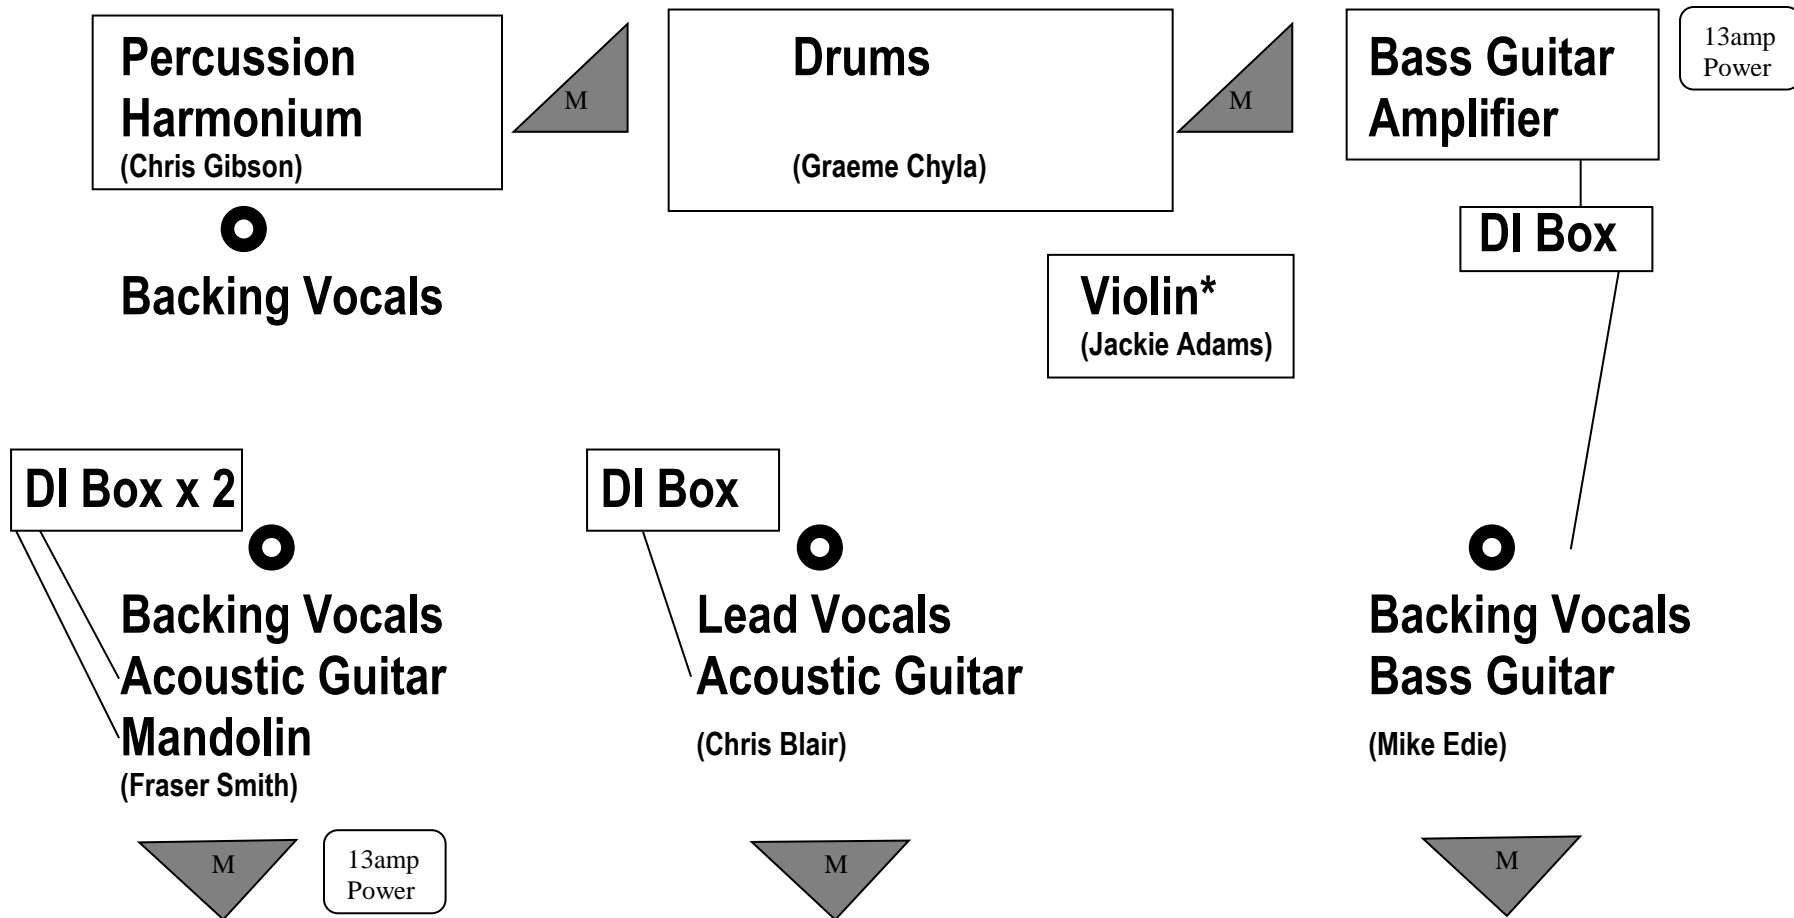

THE DEADLY WINTERS STAGE PLAN

= Monitor
 = 13 Amp Socket
 = Vocal Mic Stand

Manager: Keith Easton 07703 527870 keith@woosh.tv
Band Contact: Mike Edie 07727 095777 fdbass@hotmail.com

THE DEADLY WINTERS CHANNEL LIST

Channel	Instrument	Mic/DI Box	Stand	
1.	Kick Drum (Drums)	Shure SM91	Short Boom	
2.	Snare Drum (Drums)	Shure SM57	Short Boom	
3.	Hi-Hat (Drums)	SE391	Short Boom	
4.	Rack Tom (Drums)	MD604	n/a	
5.	Floor Tom (Drums)	MD604	n/a	
6.	Overhang Microphone Left (Drums)	SE391	Long Boom	
7.	Overhang Microphone Right (Drums)	SE391	Long Boom	
8.	Cahon (Percussion)	Shure SM57	Short Boom	
9.	Snare Drum (Percussion)	Shure SM57	Short Boom	
10.	Floor Tom (Percussion)	MD604	n/a	
11.	Bongos (Percussion)	MD604	Long Boom	
12.	Overhang Microphone Left (Percussion)	SE391	Long Boom	
13.	Overhang Microphone Right (Percussion)	SE391	Long Boom	
14.	Harmonium	Condenser Mic	Short Boom	
15.	Bass Guitar	DI Box (BSS)	n/a	
16.	Acoustic Guitar	DI Box (BSS)	n/a	
17.	Lead Acoustic Guitar	DI Box (BSS)	n/a	
18.	Mandolin	DI Box (BSS)	n/a	
19.	*Violin	Mic Required (No Pick Up!)	Long Boom	** Does not always perform live with the band**
20.	Lead Vocal (Centre)	Shure SM58	Long Boom	
21.	Backing Vocal (Bass Guitar)	Shure SM58	Long Boom	
22.	Backing Vocal (Lead Guitar)	Shure SM58	Long Boom	
23.	Backing Vocal (Percussionist)	Shure SM58	Long Boom	

FOH FX Requirements

1 x Reverb Unit – Yamaha SPX990 or similar
 1 x Digital Delay Unit
 8 x Channels of Gate
 8 x Channels of Compression

Monitor Mix and FX Requirements

5 x way monitor mix

Name (Answers to!)